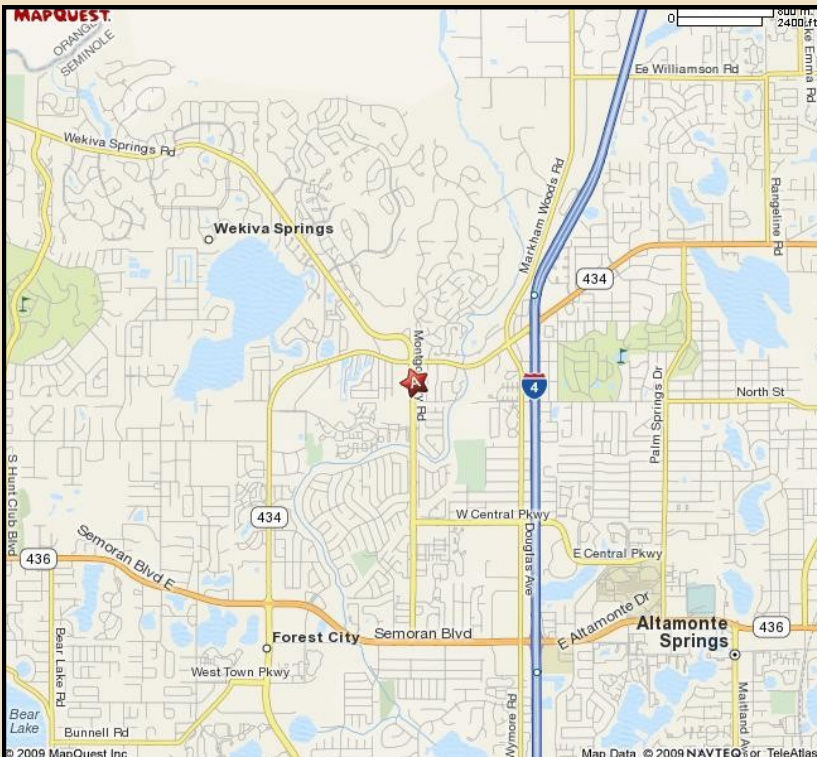

1098 Montgomery Rd—Retail

Altamonte Springs, FL 32714

Features

- Prime retail location
- Anchored by L.A. Fitness, CVS Pharmacy and Chamberlin's Natural Foods
- Exceptional Ingress and Egress
- High Visibility via Montgomery Rd and SR 434
- Limited Availability

Contact Information

Rusty Brantley (407) 851-4500
 Loren Pollack (727) 796-1077

Demographics			
2008	1-Mile	3-Mile	5-Mile
Population	11,180	77,456	182,510
Montgomery Rd Traffic Count	23,000 Car per Day		

1098 Montgomery Rd, Altamonte Springs, FL 32714

© 2009 Google

Jan 8, 2009 Eye alt: 6.60km

28°41'11.05" N 81°24'10.34" W elev: 19m