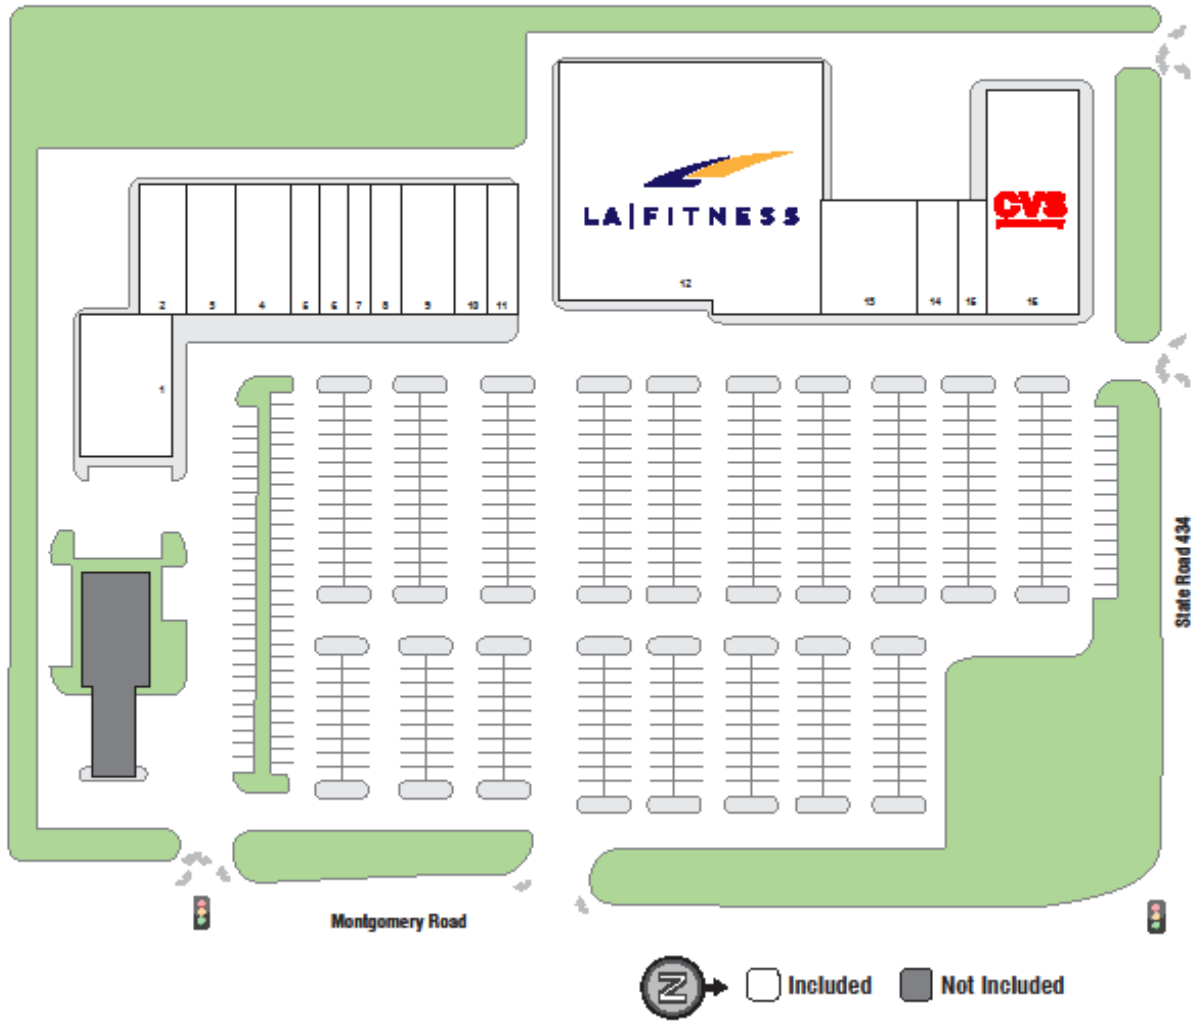

1098 Montgomery Rd—Retail

Altamonte Springs, FL 32714

Features

- Prime retail location
- Anchored by L.A. Fitness, CVS Pharmacy and Chamberlin's Natural Foods
- Exceptional Ingress and Egress
- High Visibility via Montgomery Rd and SR 434
- Limited Availability

REF #	Square Footage	Width	Depth
1	6400	100	64
2	2075	38.43	54
3	3109	57.5	54
4	1184	21.93	54
5	1296	24	54
6	1296	20	64
7	972	18	54
8	1296	24	54
9	2284	42.4	54
10	1296	24	54
11	1296	24	54
12	42824	0	0
13	3750	57.5	64
14	1800	24	75
15	1500	20	75
16	10800		