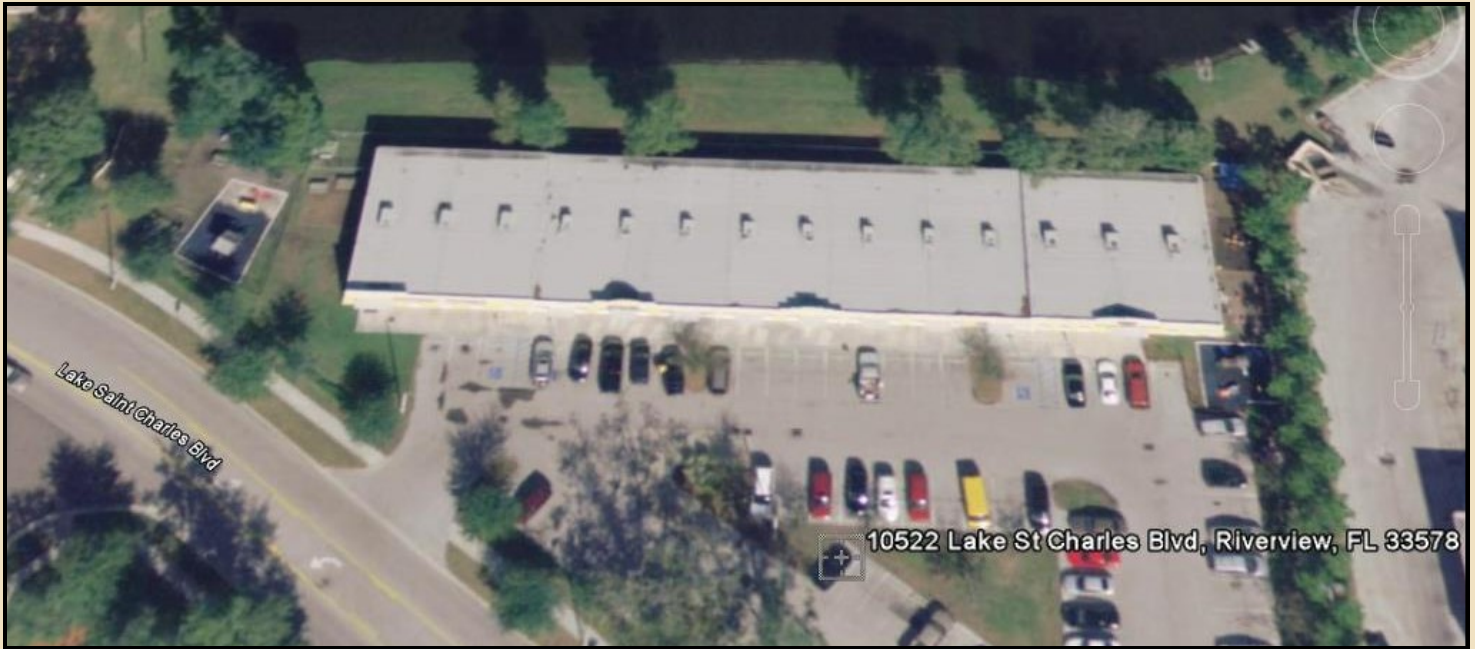

Lake St. Charles - Office

Riverview, Florida 33578

Features

- Currently occupied by Kids Community College with a long term lease
- Located in the high density area of Riverview, FL
- Easy access to I-75 corridor
- *Total Square Footage: 16,800*

Johanna

43

10522 Lake St Charles Blvd, Riverview, FL 33578

Lake Saint Charles Blvd

Fire Oak Ct

Kroyell Ave

Potomac Circle

Hackney Dr