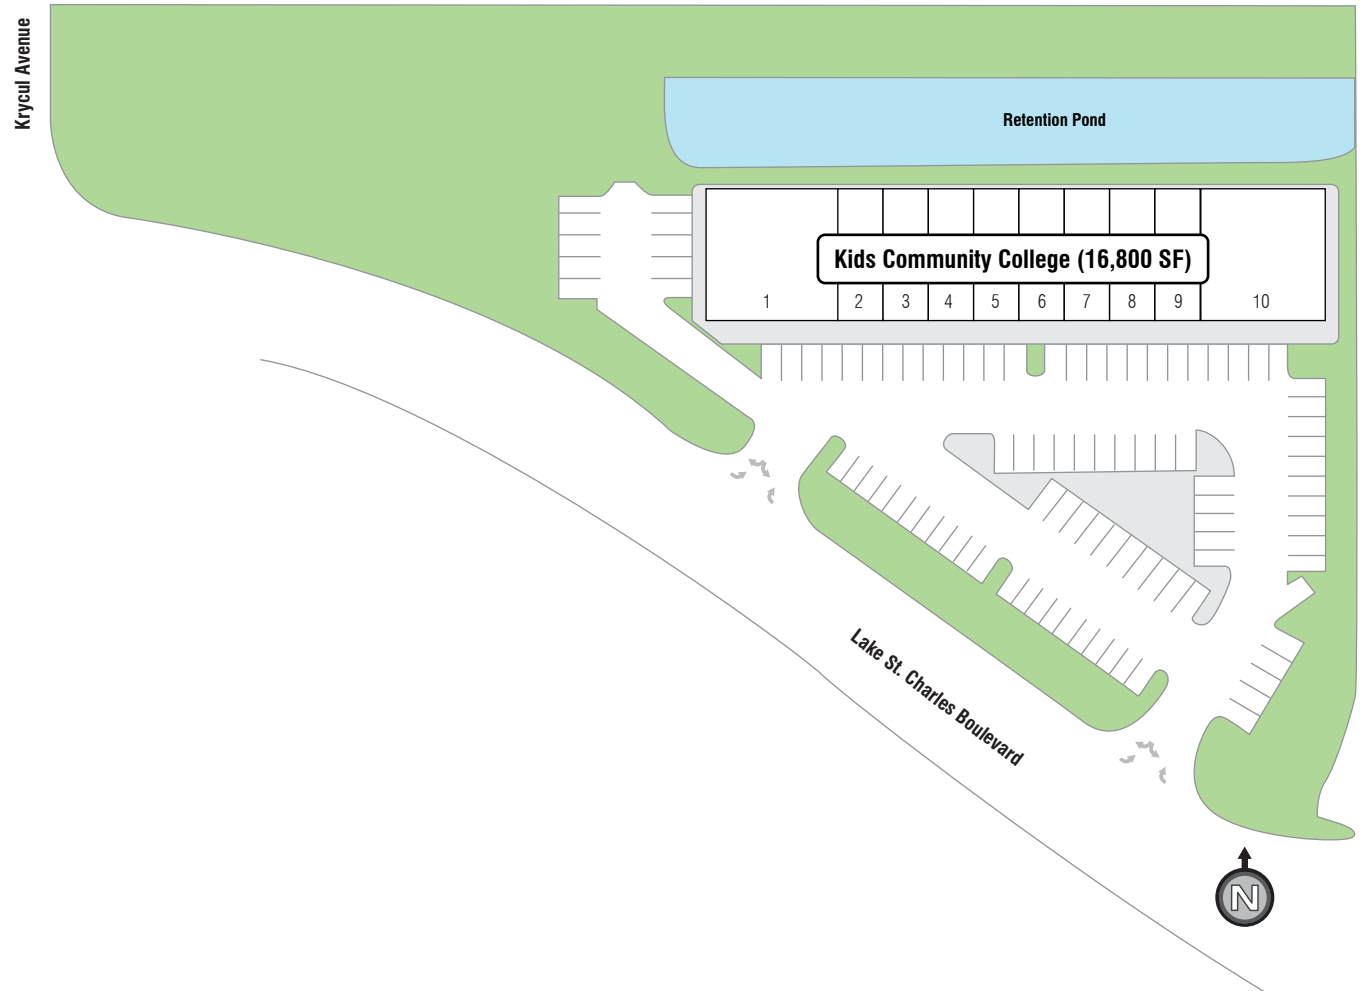

Lake St. Charles - Office

Riverview, Florida 33578

Features

- Currently occupied by Kids Community College with a long term lease
- Located in the high density area of Riverview, FL
- Easy access to I-75 corridor
- *Total Square Footage: 16,800*

Contact Information

David Scher (727) 460-2185
Office (727) 796-1077

Demographics			
2008	1-Mile	3-Mile	5-Mile
Population	2,339	24,336	66,039
US HWY 301 Traffic Count	35,000 Cars per Day		

REF #	Square Footage	Width	Depth
1	3,600	60	60
2	1,200	20	60
3	1,200	20	60
4	1,200	20	60
5	1,200	20	60
6	1,200	20	60
7	1,200	20	60
8	1,200	20	60
9	1,200	20	60
10	3,600	60	60

Johanna

43

10522 Lake St Charles Blvd, Riverview, FL 33578

Lake Saint Charles Blvd

Fire Oak Ct

Kroyell Ave

Potomac Circle

Hackney Dr

Google

© 2009 LeadDog Consulting

© 2009 Tele Atlas

27°52'49.89" N 82°19'46.34" W

elev 12 m

Mar 2006

Eye alt 708 m